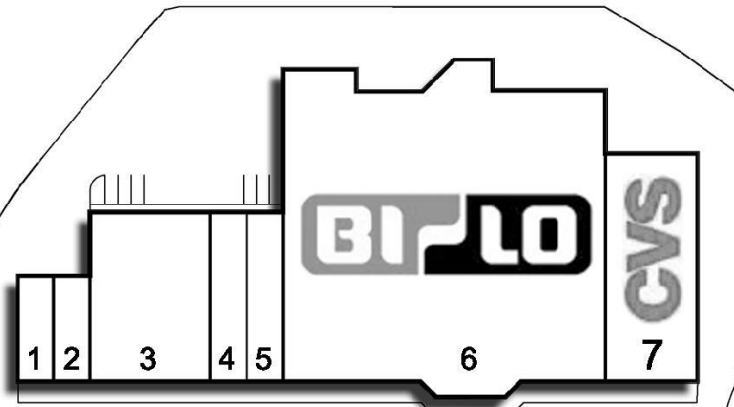

Collins Corner
715 E. Wade Hampton Blvd.
Greer, SC 29651

Arlington Road (S.C. Hwy. 357)

- 1. Vacant
 - 2. Advance America
 - 3. Harrison's Workwear
 - 4. Beds, Beds, Beds
 - 5. Happy China Restaurant
 - 6. Bi-Lo
 - 7. CVS
- Outparcels:
Blockbuster Video
Radio Shack
Advance Auto