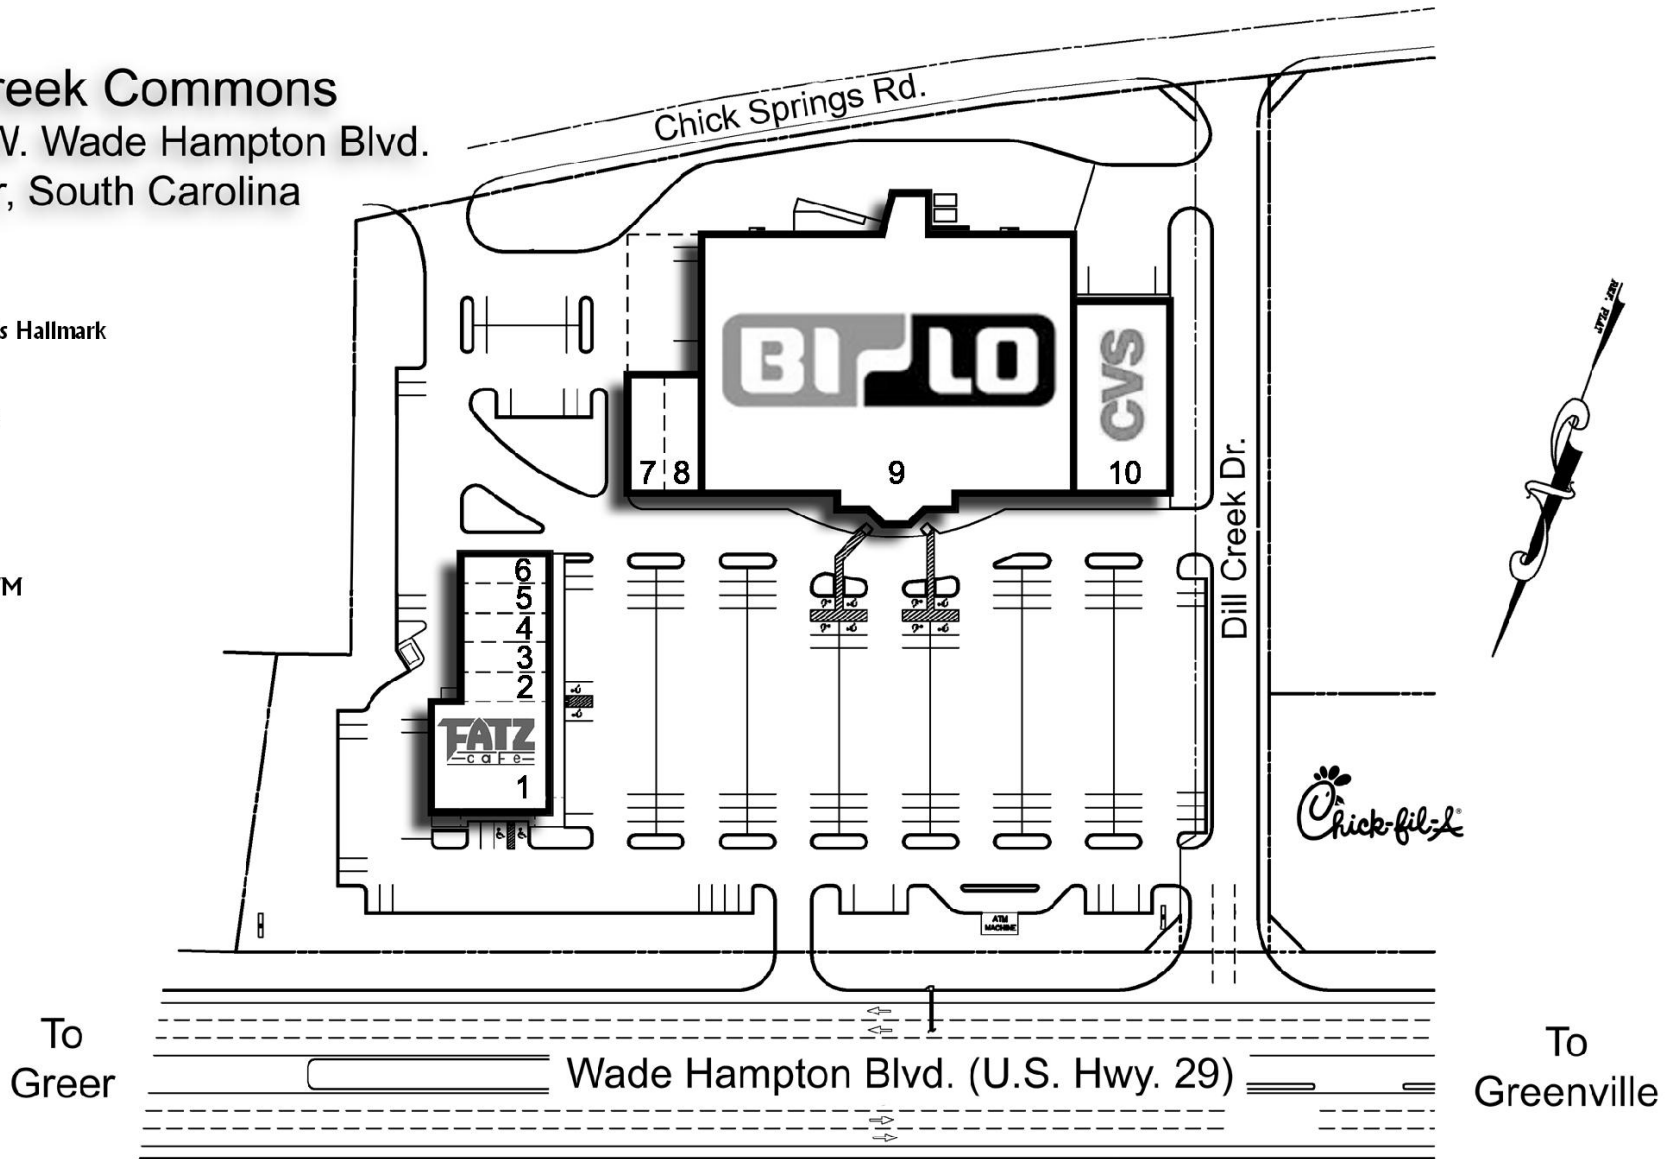

Dill Creek Commons
1361-1367 W. Wade Hampton Blvd.
Greer, South Carolina

- 1. Fatz Cafe
- 2. & 3. Barbara's Hallmark
- 4. Great Clips
- 5. UPS Store
- 6. Faustine Nails
- 7. GNC
- 8. Super Tan
- 9. Bi-Lo
- 10. CVS (dark)

Carolina First ATM

Outparcel:
Chick-Fil-A

To
Greer

Wade Hampton Blvd. (U.S. Hwy. 29)

To
Greenville