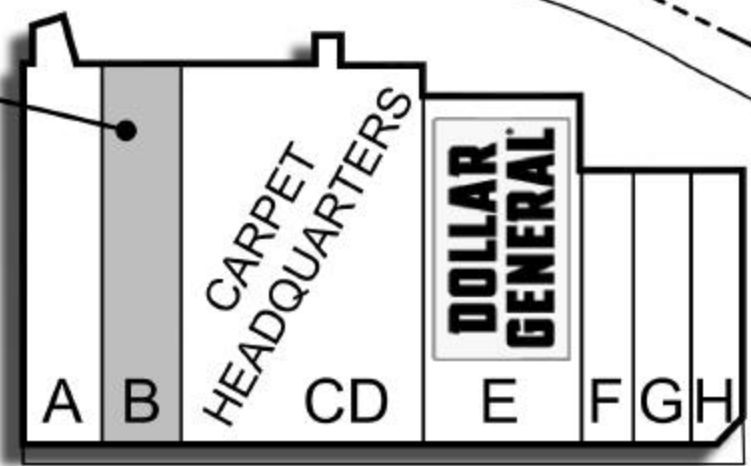

**Edwards Forest Plaza**  
3245 Wade Hampton Boulevard  
Taylors, SC 29687

VACANT  
5,600 SF

To  
Downtown  
Greenville

To  
Greer

Wade Hampton Blvd. (U.S. Hwy. 29)

To  
Haywood Road

Edwards  
Rd.

Edwards Mill Rd.