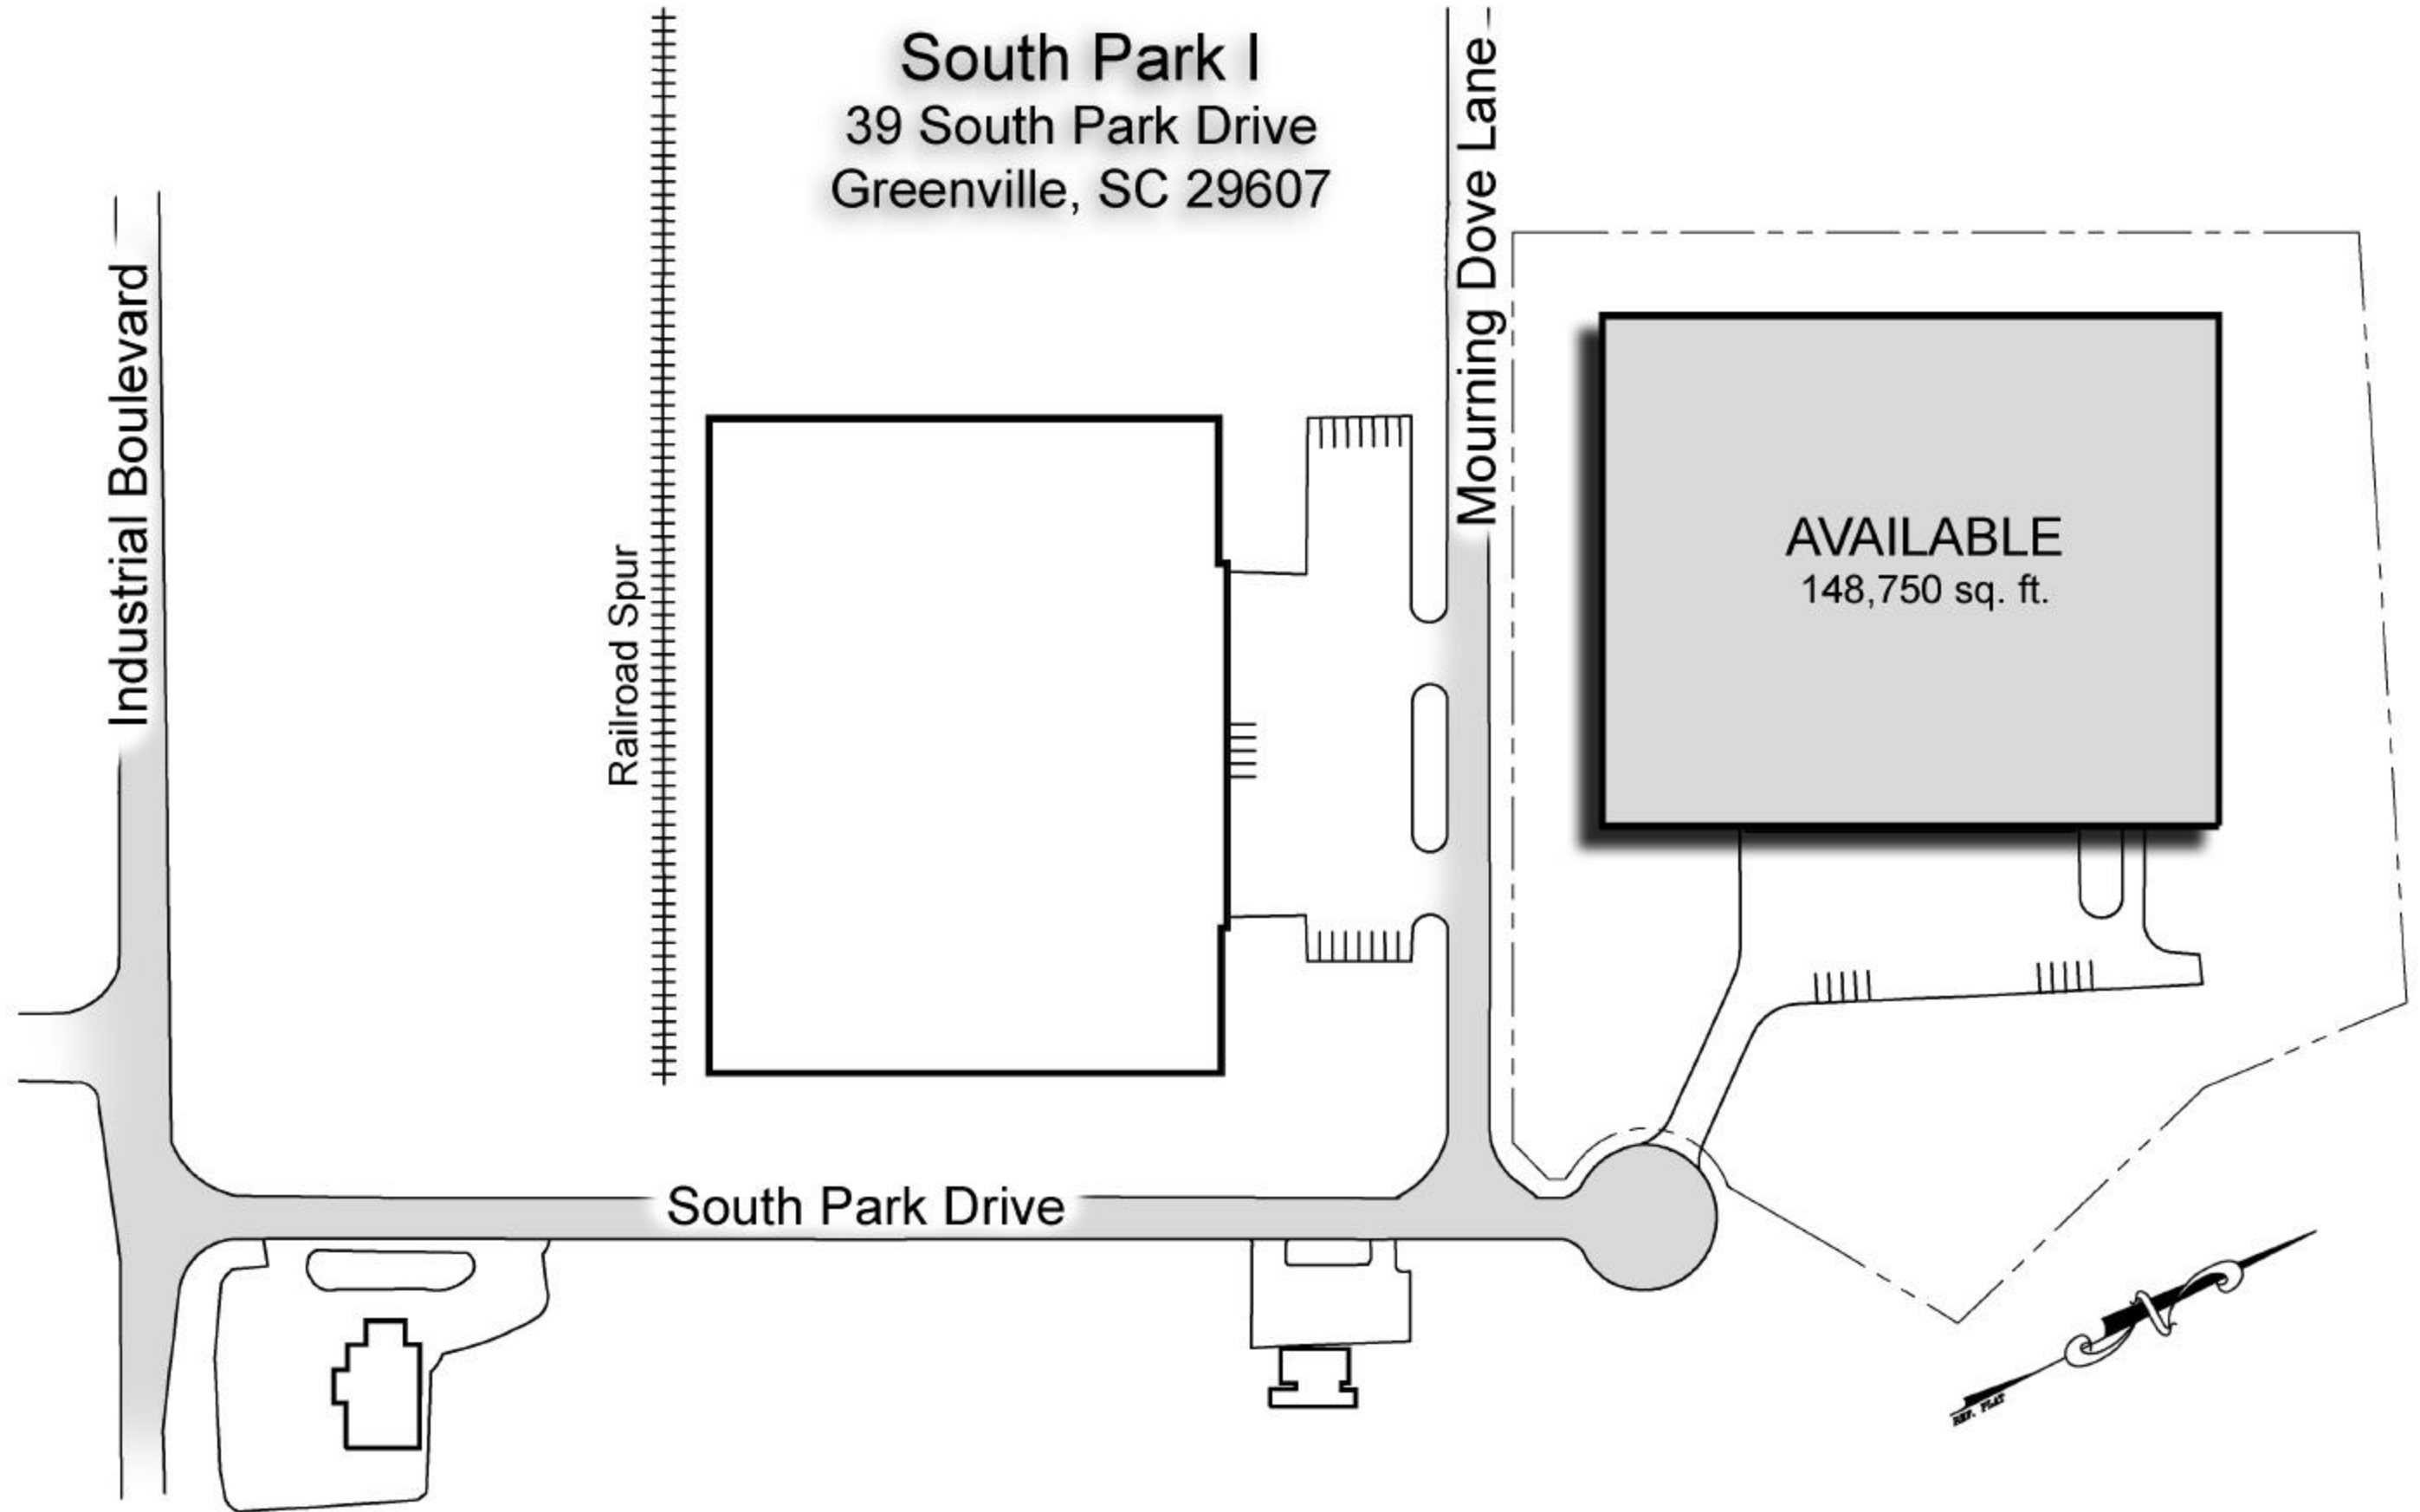

South Park I
39 South Park Drive
Greenville, SC 29607

Industrial Boulevard

Railroad Spur

Mourning Dove Lane

South Park Drive

AVAILABLE
148,750 sq. ft.